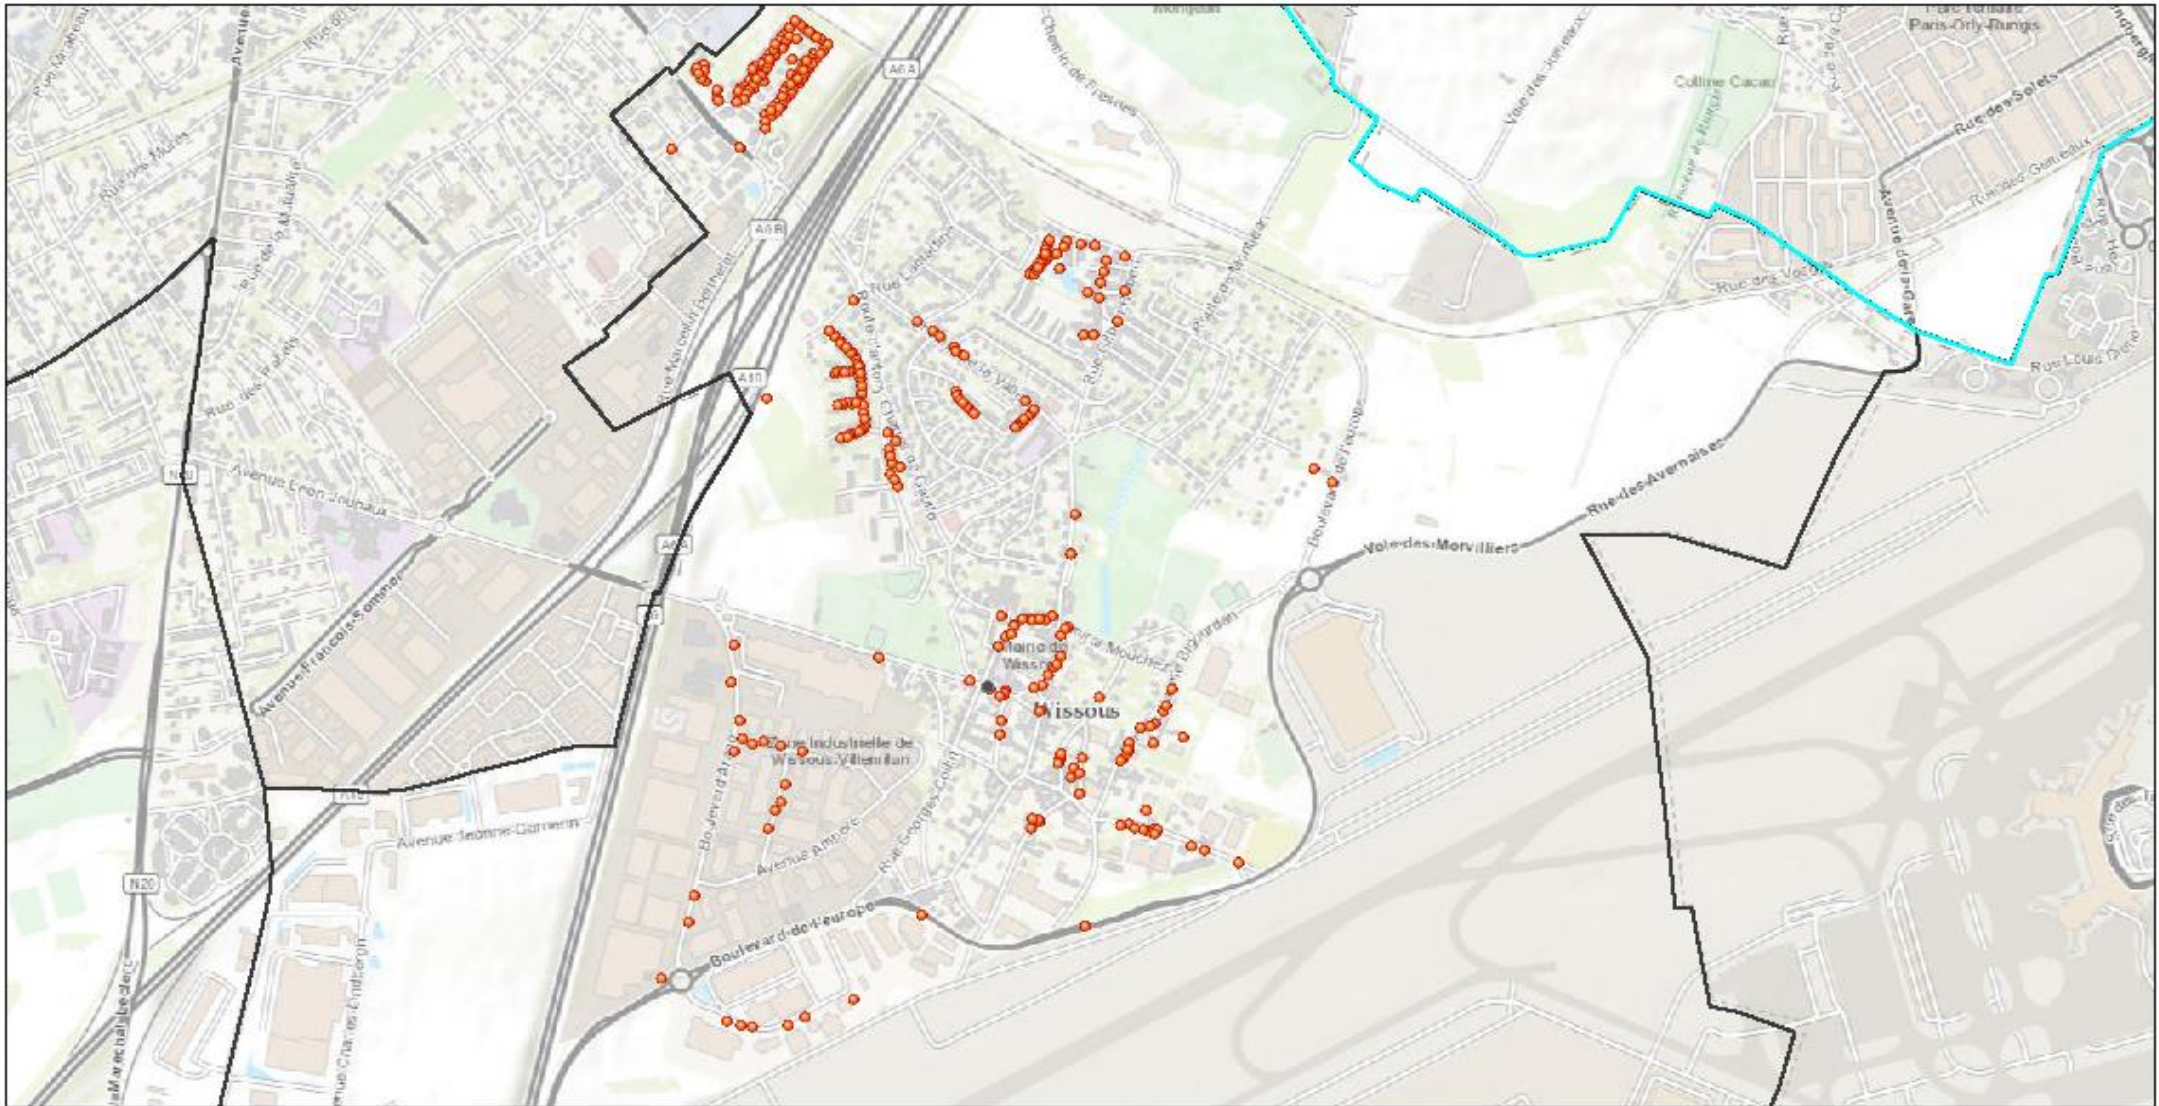

1487 locaux fin 2018

November 13, 2018

- Sites Éligibles Fibre
- ▭ Limites_Communes

1:18,056

Sources: Esri, HERE, Garmin, Intermap, increment P Corp., GEBCO, USGS, FAO, NPS, NRCAN, GeoBase, IGN, Kadaster NL, Ordnance Survey, Esri Japan, METI, Esri China (Hong Kong), swisstopo, © OpenStreetMap contributors, and the GIS User Community